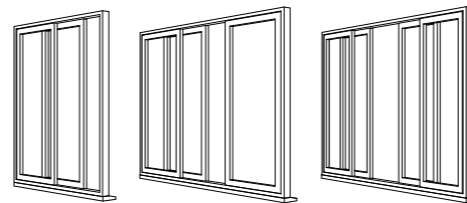

Were the original windows leaded perhaps, or did they have Georgian bars?

Sightlines

Good window design extends to the symmetry of window sightlines.

Equal sightlines add balance and harmony – a subtle touch which adds value to any home.

Square leaded

Diamond leaded

Internal Georgian Bars

External Georgian Bars

Equal Sightlines

Unequal Sightlines

A choice of window and door styles to suit your living space

French Doors

Residential Doors

Patio Doors

Tilt and Turn Windows

Casement Windows

deceuninck

FRAMING THE
FUTURE TOGETHER

YOUR LOCAL DECEUNINCK DEALER

deceuninck