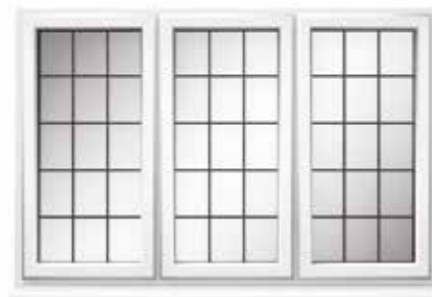

This range of windows and doors is available in White and 30 colourways, including Agate Grey on White Woodgrain, Nut Tree on White PVC and Golden Oak on Golden Oak.

Complement your beautiful windows and doors with stunning hardware of your own choice

Were the original windows leaded perhaps, or did they have Georgian bars?

Sightlines

Good window design extends to the symmetry of window sightlines.

Equal sightlines add balance and harmony – a subtle touch which adds value to any home.