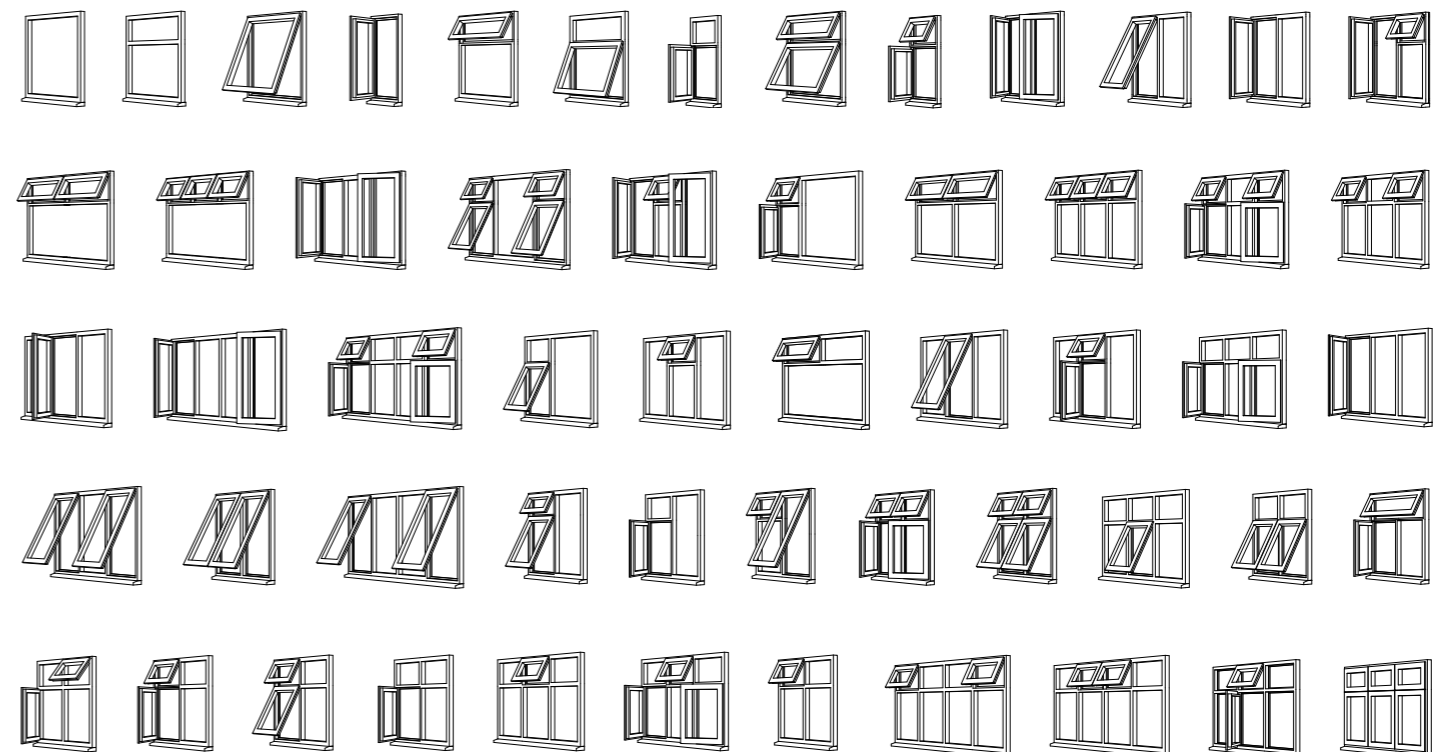

Square leaded

Diamond leaded

Internal Georgian Bars

External Georgian Bars

Equal Sightlines

Unequal Sightlines

A choice of window and door styles to suit your living space

French Doors

Residential Doors

Patio Doors

Tilt and Turn Windows

Casement Windows

deceuninck

FRAMING THE
FUTURE TOGETHER

YOUR LOCAL DECEUNINCK DEALER

deceuninck