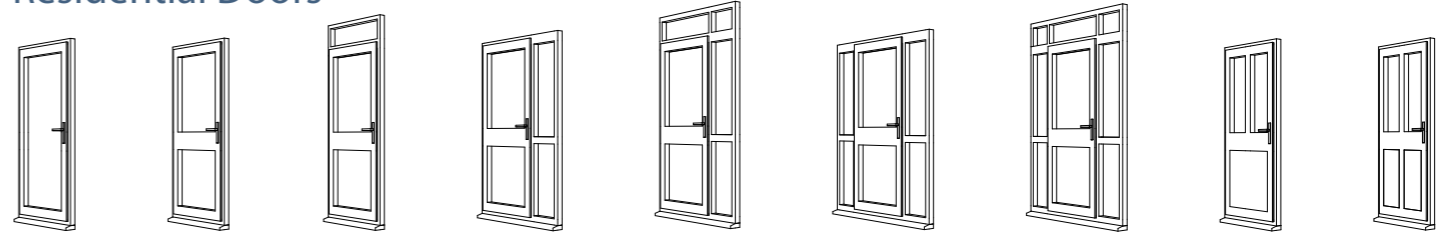

Were the original windows leaded perhaps, or did they have Georgian bars?

Sightlines

Good window design extends to the symmetry of window sightlines.

Equal sightlines add balance and harmony – a subtle touch which adds value to any home.

Square leaded

Diamond leaded

Internal Georgian Bars

External Georgian Bars

Equal Sightlines

Unequal Sightlines

A choice of window and door styles to suit your living space

French Doors

Residential Doors

Patio Doors

Tilt and Turn Windows

Casement Windows

deceuninck

FRAMING THE
FUTURE TOGETHER

YOUR LOCAL DECEUNINCK DEALER

deceuninck